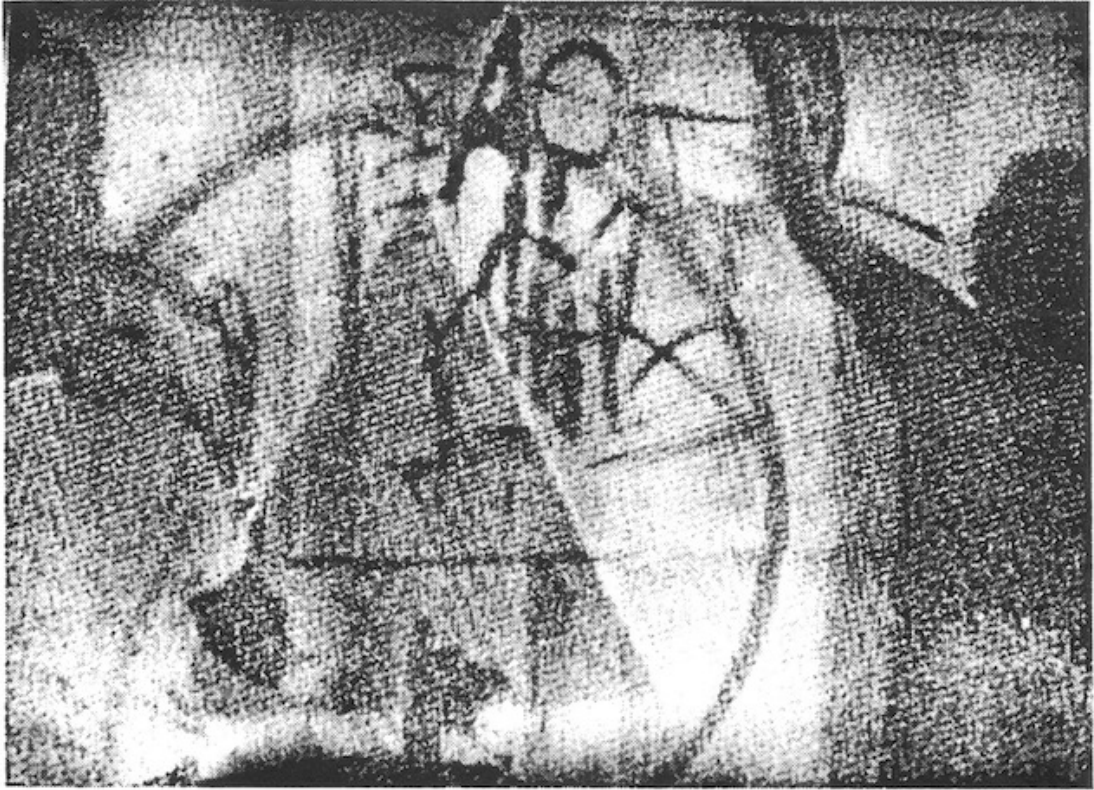

1994 Galerie Time Based Arts – Amsterdam = Rik Lina + Dave Bobroske